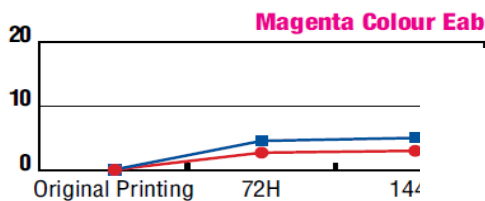

Superior Longevity

● EPSON ■ InkTec

NOTE: Depending on test methods on conditions, the result can be changeable. The result is based on detailed research by InkTec R&D.