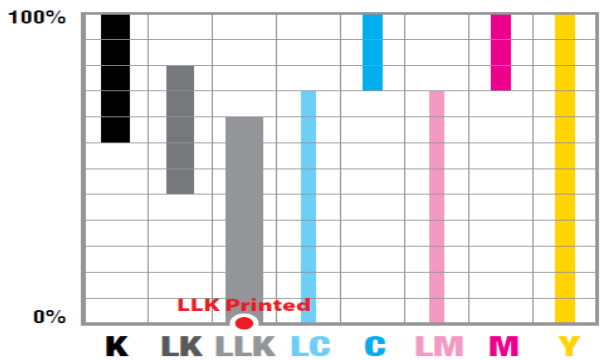

SUPERIOR QUALITY BLACK & WHITE IMAGES POWERCHROME K3

SUITABLE FOR EPSON STYLUS PRO PRINTERS

Product description

- High quality pigment ink with four different blacks available
- Perfect for those in the photo printing businesses seeking outstanding black and white images
- Wider colour gamut and high density with vivid and light magenta
- Outstanding highlight-to-shadow greyscale accuracy for smoother tonal range
- Improved pigment and resin chemistry creates a superior scratch resistance
- Excellent for fast printing mode and fast drying
- Excellent longevity and water-resistance
- Mix and match, plug and play with existing inks without flushing or replacing parts

Wide Colour Gamut

Test Option	
Printer	Epson PX-7550
Resolution	720 x 720 dpi
Rip	Photoprinter server Pro 6.1
Media	EPSON Premium Glossy PhotoPaper (S041638)

PowerChrome vs. PowerChrome K3 Pigment Ink

PowerChrome Pigment Ink

PowerChrome Pigment K3 Ink

3 kinds of Black Reduce to use colour inks
(Reduce colour change)

Superior Longevity

● EPSON ■ InkTec

NOTE: Depending on test methods on conditions, the result can be changeable. The result is based on detailed research by InkTec R&D.