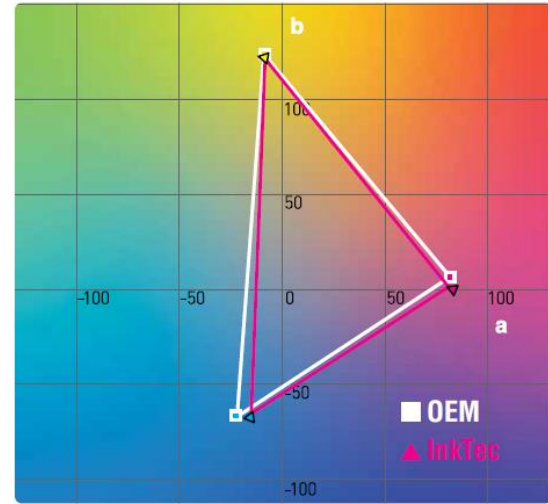

Wide Colour Gamut

Test Option	
Printer	Epson PX-7550
Resolution	720 x 720 dpi
Rip	Photoprinter server Pro 6.1
Media	EPSON Premium Glossy PhotoPaper (S041638)