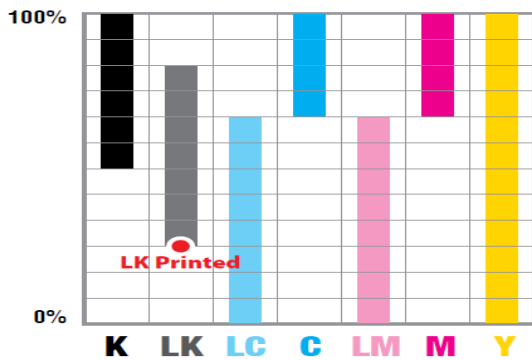

SUPERIOR QUALITY BLACK & WHITE IMAGES POWERCHROME K3

SUITABLE FOR EPSON STYLUS PRO PRINTERS

Product description

- High quality pigment ink with four different blacks available
- Perfect for those in the photo printing businesses seeking outstanding black and white images
- Wider colour gamut and high density with vivid and light magenta
- Outstanding highlight-to-shadow greyscale accuracy for smoother tonal range
- Improved pigment and resin chemistry creates a superior scratch resistance
- Excellent for fast printing mode and fast drying
- Excellent longevity and water-resistance
- Mix and match, plug and play with existing inks without flushing or replacing parts

Printer compatibility

Brand	Type
EPSON	Epson Stylus Pro 7880 / 9880 Epson Stylus Pro 7800 / 9800 Epson Stylus Pro 4880 / 9400

Product codes and colours

Colour	Size			
	220ml Cartridge		1L Bottle	20L Bottle
PB	EKI-0001PB	EKI2-0001PB	EKI01-01LPB	EKI01-20LPB
C	EKI-0002C	EKI2-0002C	EKI02-01LC	EKI02-20LC
M	EKI-0003M	EKI2-0003M	EKI03-01LM	EKI03-20LM
Y	EKI-0004Y	EKI2-0004Y	EKI04-01LY	EKI04-20LY
LC	EKI-0005LC	EKI2-0005LC	EKI05-01LLC	EKI05-20LLC
LM	EKI-0006LM	EKI2-0006LM	EKI06-01LLM	EKI06-20LLM
LB	EKI-0007LB	EKI2-0007LB	EKI07-01LLB	EKI07-20LLB
MB	EKI-0008MB	EKI2-0008MB	EKI08-01LMB	EKI08-20LMB
LLB	EKI-0009LLB	EKI2-0009LLB	EKI09-01LLL	EKI09-20LLL

Wide Colour Gamut

Test Option	
Printer	Epson PX-7550
Resolution	720 x 720 dpi
Rip	Photoprinter server Pro 6.1
Media	EPSON Premium Glossy PhotoPaper (S041638)

PowerChrome vs. PowerChrome K3 Pigment Ink

PowerChrome Pigment Ink

PowerChrome Pigment K3 Ink

3 kinds of Black Reduce to use colour inks
(Reduce colour change)

Superior Longevity

● EPSON ■ InkTec

NOTE: Depending on test methods on conditions, the result can be changeable. The result is based on detailed research by InkTec R&D.