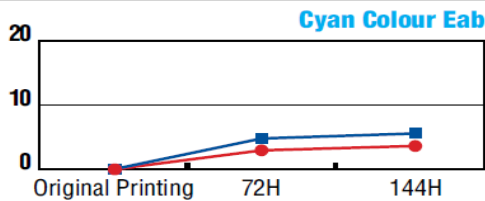

Superior Longevity

● EPSON ■ InkTec

NOTE: Depending on test methods on conditions, the result can be changeable. The result is based on detailed research by InkTec R&D.