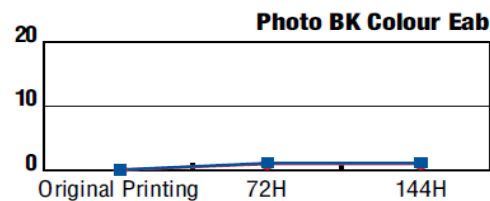

Superior Longevity

● EPSON ■ InkTec

NOTE: Depending on test methods on conditions, the result can be changeable. The result is based on detailed research by InkTec R&D.