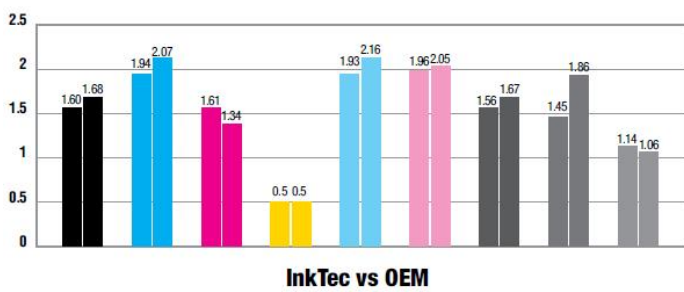

Wide Colour Gamut

Test Option	
Printer	Epson PX-7550
Resolution	720 x 720 dpi
Rip	Photoprinter server Pro 6.1
Media	EPSON Premium Glossy PhotoPaper (S041638)