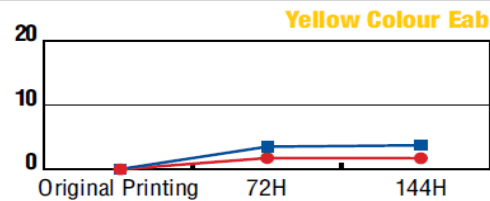

Superior Longevity

● EPSON ■ InkTec

NOTE: Depending on test methods on conditions, the result can be changeable. The result is based on detailed research by InkTec R&D.